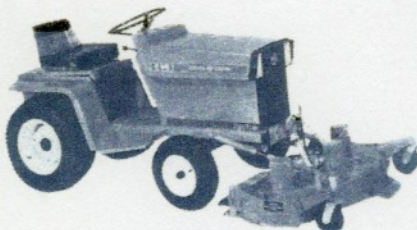

Pick the Elec-Trak[®] model that fits your needs best...

Starting at \$695*

E20

- 18 horsepower class • 7 forward speeds, 3 reverse in each of 4 ranges (28 speeds forward) • Foot pedal speed control with forward/reverse switch • 2-speed push button cruise control for constant speed work • Electric front lift • Hill-climbing startup control with power pulse button for rapid pickup • Super foam bucket seat • Electric accessory and PTO outlets, headlights and dashlight • Built-in Elec-Trak tractor safety seat switch, PTO interlock and quick-stop mower blades • Mounts 38 inch snow thrower, 48 inch dozer blade or 30 inch rear tiller •

NEW E16

- 16 horsepower class • 7 forward speeds, 3 reverse in each of 4 gear ranges (28 speeds forward) • Electric front lift • Molded cushion foam seat • Electric accessory and PTO outlets, headlights and dashlight • Single lever speed control puts forward, reverse at your fingertips • Hill-climbing startup control with power pulse button for rapid pickup • Built-in Elec-Trak tractor safety seat switch, PTO interlock and quick-stop mower blades • Mounts 38 inch snow thrower, 48 inch dozer blade or 30 inch rear tiller •

NEW E14

- 14 horsepower class • 3 forward speeds, 2 reverse in each of 4 gear ranges (12 speeds forward) • Hill-climbing startup control with power pulse button for rapid pickup • Electric front lift • High back foam seat • Electric accessory and PTO outlets, headlights and dashlight • Single lever speed control puts forward and reverse at your fingertips • Built-in Elec-Trak tractor safety seat switch, PTO interlock and quick-stop mower blades • Mounts 38 inch snow thrower, 48 inch dozer blade or 30 inch rear tiller •