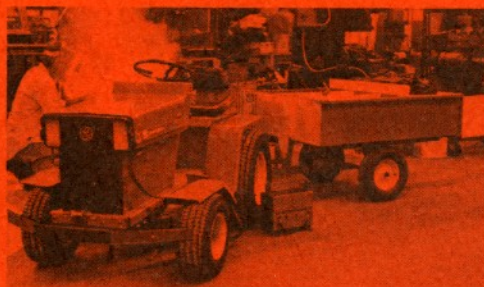

NEW INDUSTRIAL ELECTRIC TRACTOR

QUIET, ELECTRIC POWER
FOR

• MAINTENANCE • GROUNDS CARE • TOWING

MAINTENANCE

Welding—easily handles emergency jobs in remote locations.

Hauling—300 lb. load in 2 wheel cart 5-6 hours @ 3-4 mph.

Mobile Power Supply—220 AH available through unique power take off receptacles to operate DC motors for grinding etc.

GROUNDS CARE

Mowing (On one charge)

60-inch 3 gang reel mower 3 to 5 acres

42-inch rotary mower 2.5 to 3.5 acres