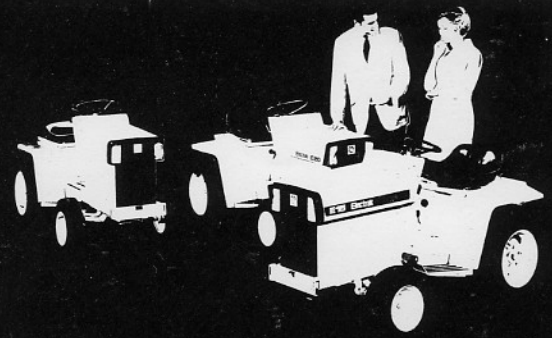

# GARDEN TRACTOR FACTS

### Hauling:

300 lb. load in 2 wheel cart up to 20 miles or more.