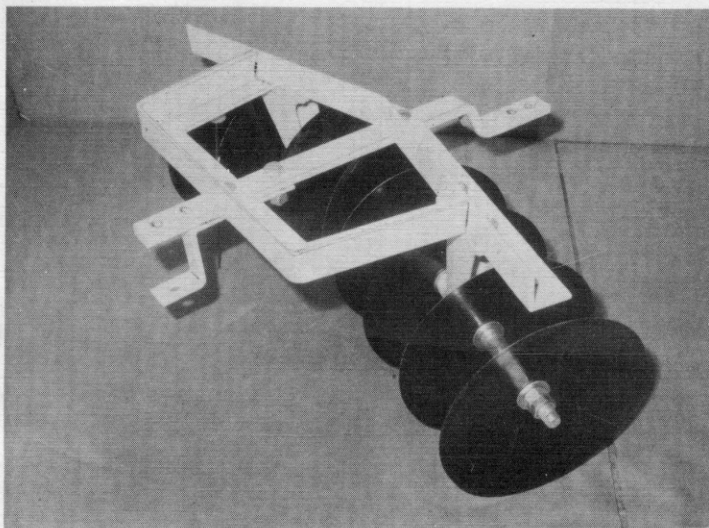

## MODEL DD-500 DISC HARROW

COMBINATION FRONT  
OR TANDEM REAR  
DISC GANG ASSEMBLY

For use with Garden  
Tractors equipped  
with Sleeve or  
Slot Type Hitches