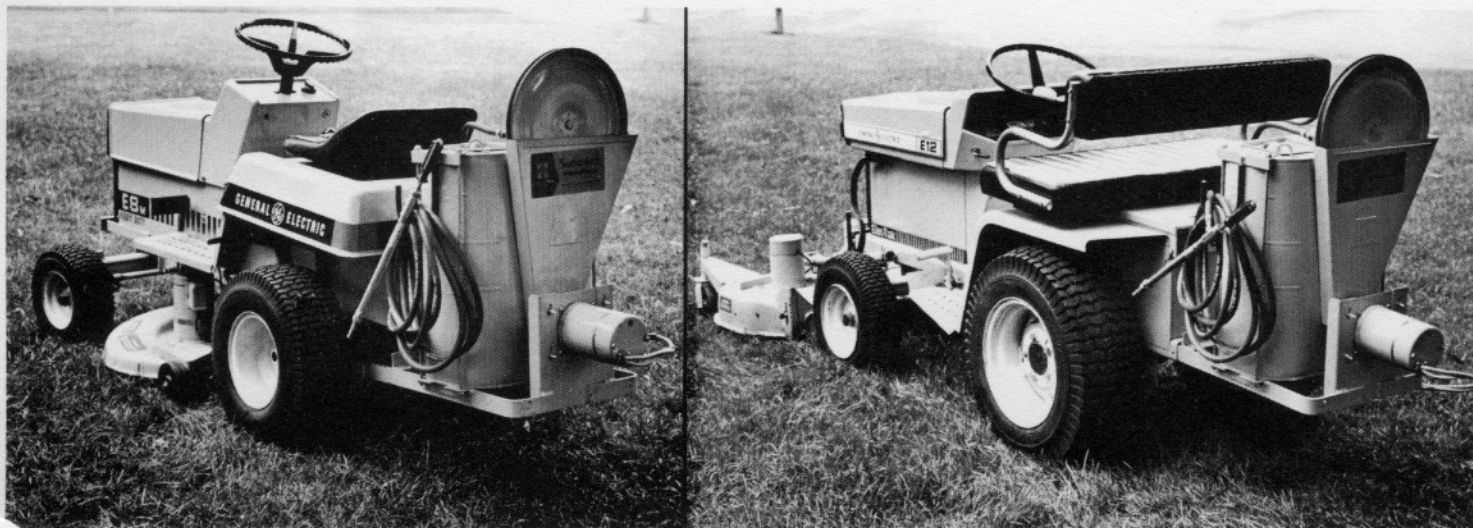

Electrak[®]

Tractor

HUDSON ELECTRIC SPRAYER FACTS

FEATURES (Model AK70)

- Safe - quiet 36 volt DC electric power.
- Mounts on rear of small or large frame tractors.
- Plugs into tractor rear P.T.O. (optional).
- Galvanized steel tank holds 12 1/2 gallons.
- Tank has capacity markings with cover and drain plug.
- Piston type pump with stainless steel plunger cylinder.
- Mechanical agitation keeps spray materials mixed.
- Equipped with adjustable spray hand nozzle that will reach high into 20 to 25 foot trees.
- Nozzle attached to 20 feet of hose, so you can spray from the tractor seat or let another spray as you drive the tractor.
- Mounting is provided for Hudson's optional four foot four nozzle boom.