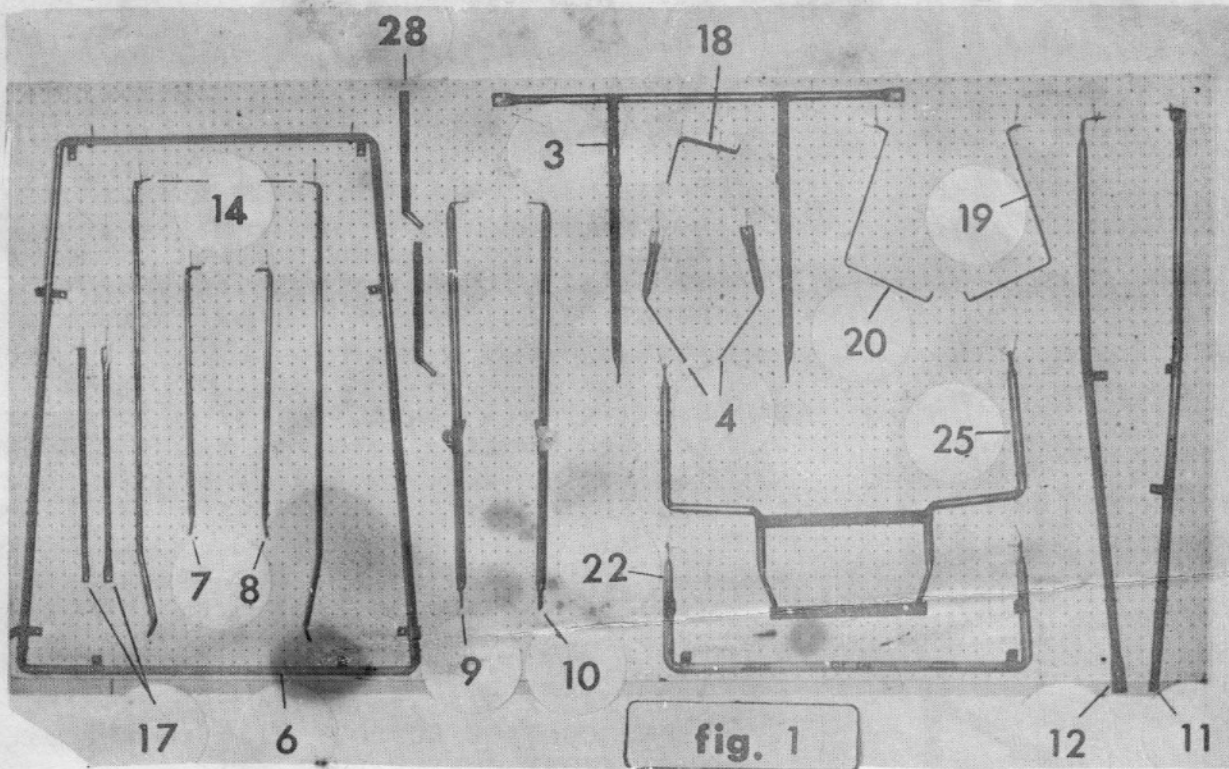

Electrak[®]

GEZ-5824

Tractor

INSTRUCTIONS

Model AG54 Cab

ASSEMBLY

FOR CAB MODEL AG54
 DESIGNED FOR GE
 ELEC-TRAK TRACTOR
 MODELS E8M, E8HM, & E10M

STEP 1: SEE FIG. 1

Lay out all metal parts in arrangement shown above.