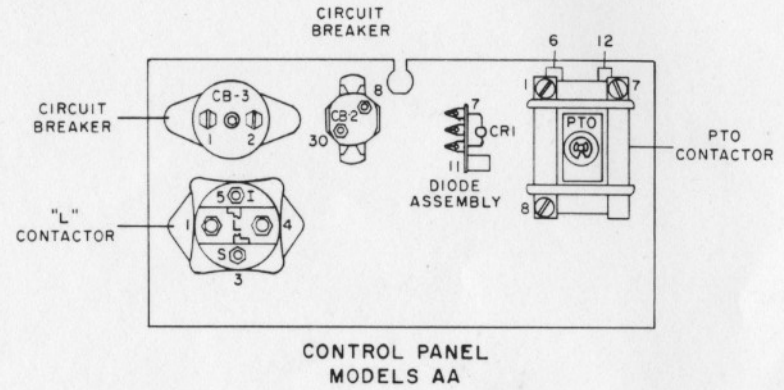

GE **Electrak** Garden Tractor

ELEMENTARY E8M and E10M

26AE8AA and 26AE10AA

★ DASHED WIRES INDICATE E-10M WIRING VM-1 & SO-2 ON E-10M ONLY

General Electric Company
Outdoor Power Equipment Operation
Corporations Park, Bldg. 702
Schenectady, N.Y. 12345