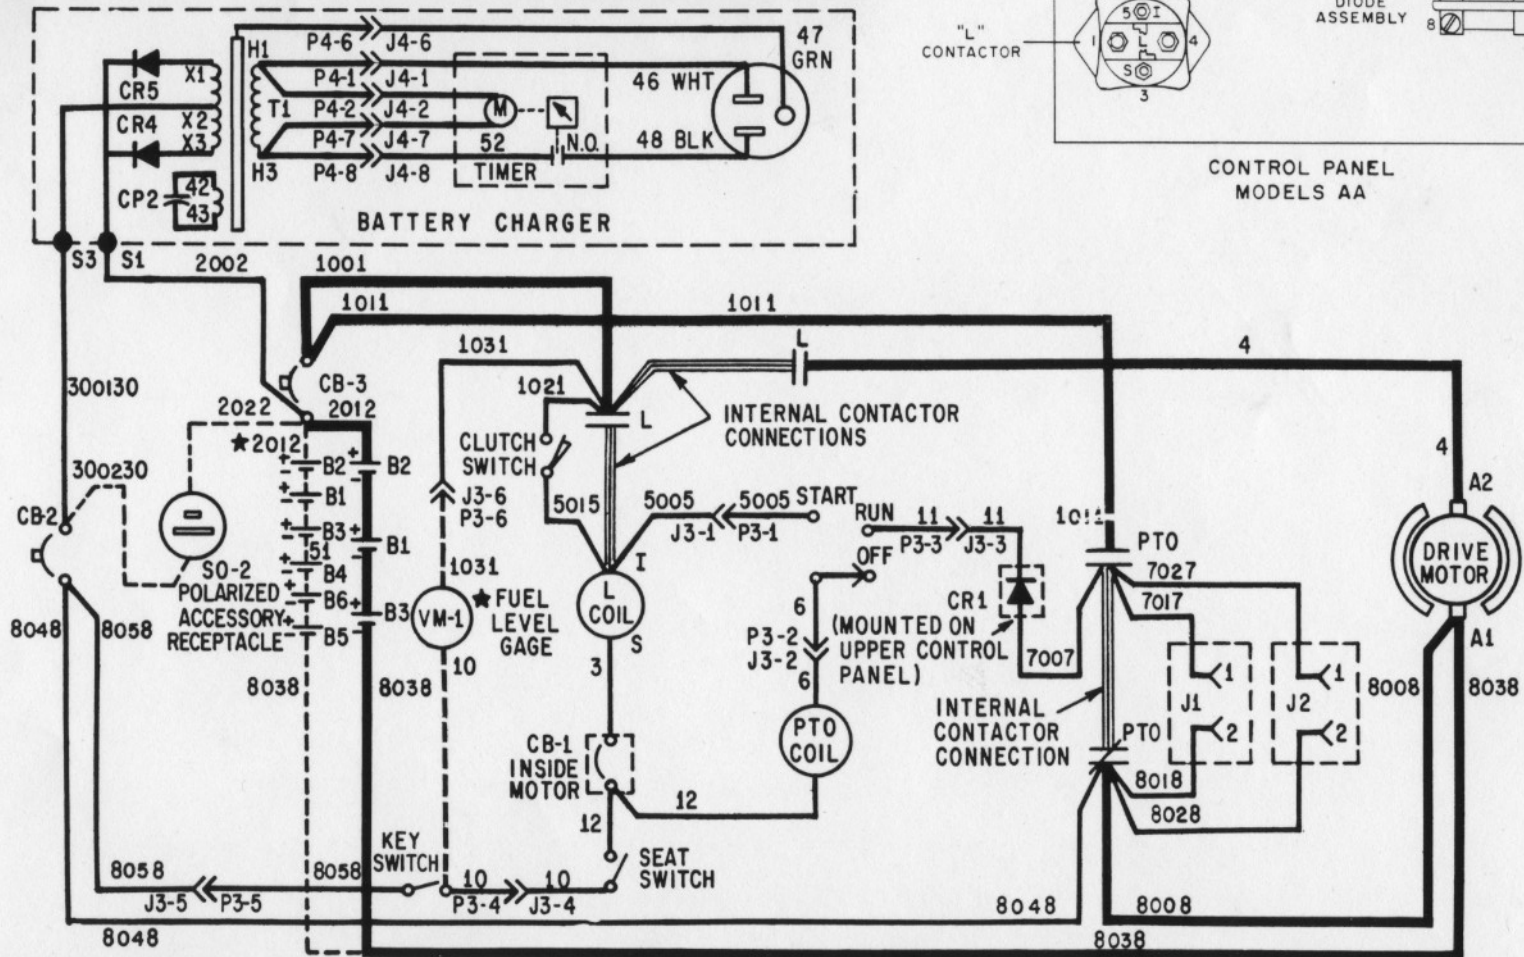

GE **Electrak** Garden Tractor

ELEMENTARY E8M and E10M

26AE8AA and 26AE10AA

★ DASHED WIRES INDICATE E-10M WIRING VM-1 & SO-2 ON E-10M ONLY

General Electric Company
Outdoor Power Equipment Operation
Corporations Park, Bldg. 702
Schenectady, N.Y. 12345