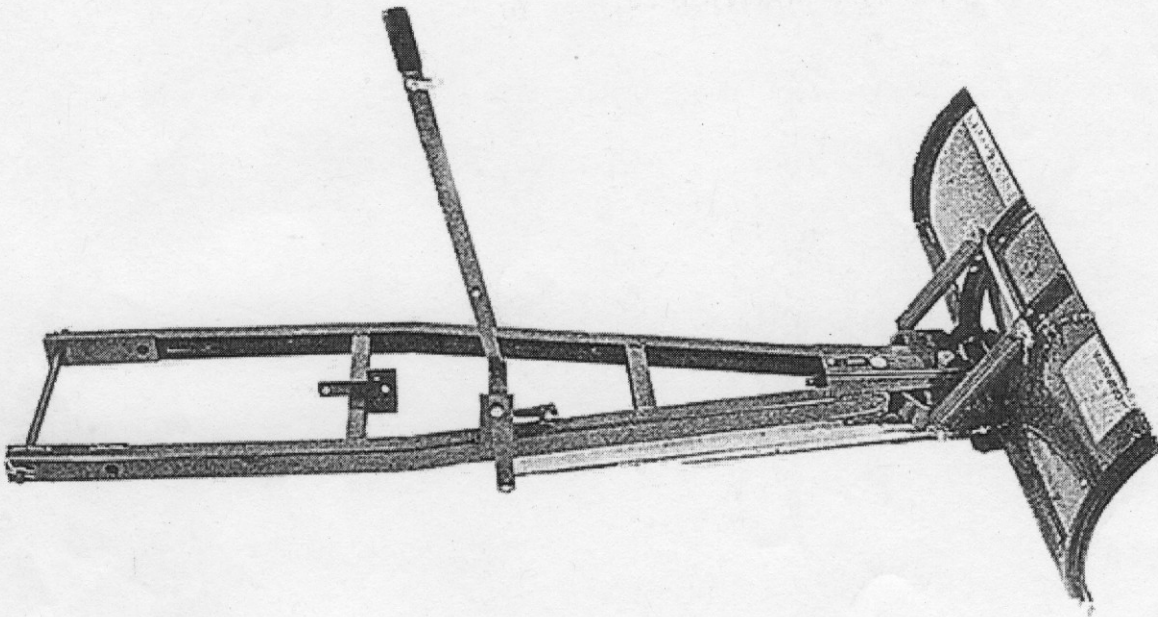

OPERATING AND MAINTENANCE INSTRUCTIONS

WHEEL HORSE
lawn & garden tractors

SNOW / DOZER BLADE
42 in. (107 cm)

PRINTED IN U.S.A. 0677

PART NO. 803736R1