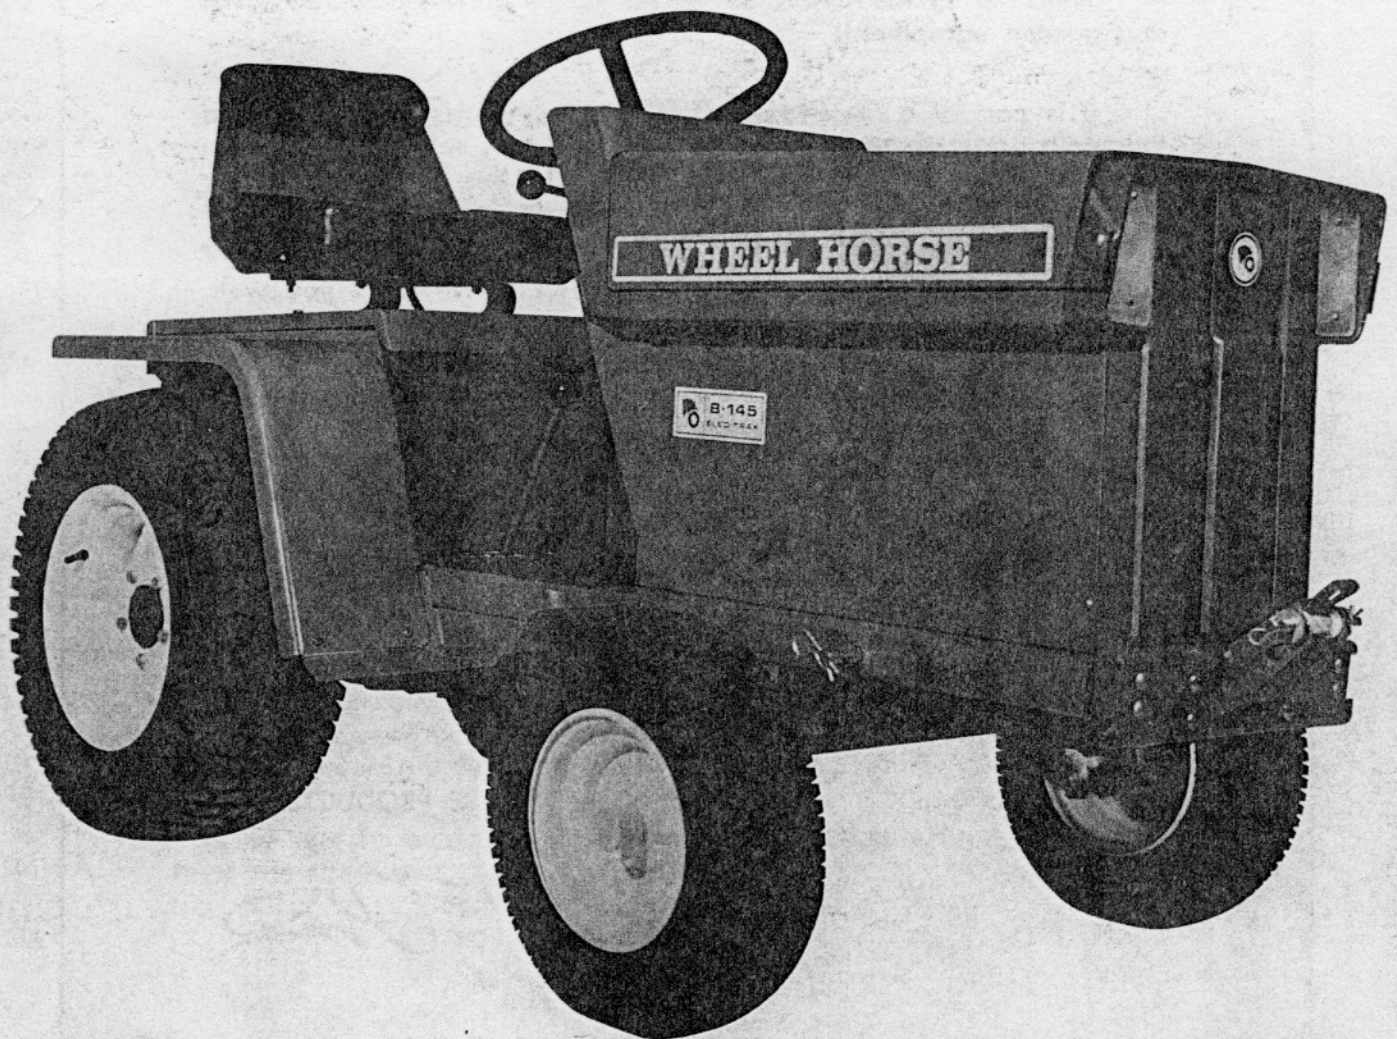

1975 OWNERS MANUAL

for

**FACTORY ORDER NUMBER 1-0720
AND
42" MOWER
FACTORY ORDER NUMBER 5-1700**

WHEEL HORSE

lawn & garden tractors

803439