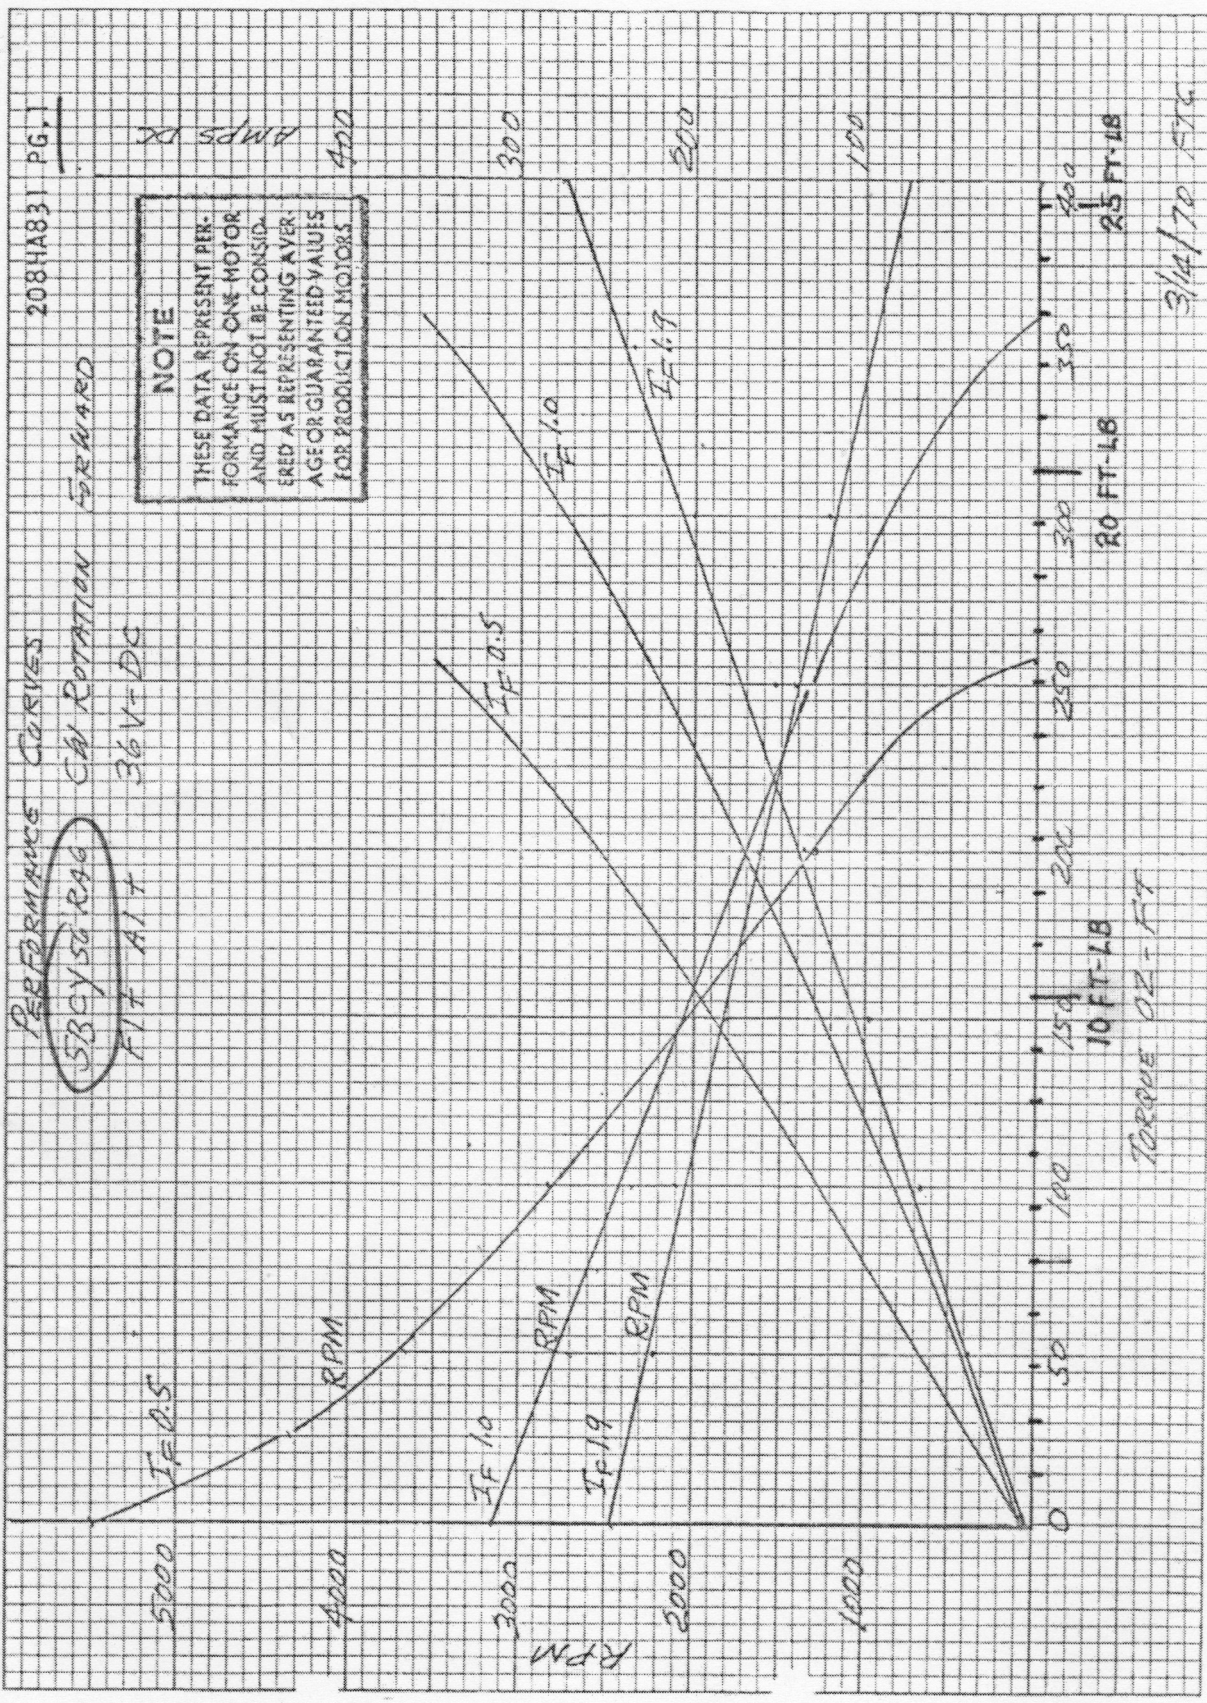

E-15

208HAB31 PG. 1

PERFORMANCE CURVES
FORWARD
CW ROTATION
36V-DC

530050 RAG
FIT AT

NOTE
THESE DATA REPRESENT PERFORMANCE ON ONE MOTOR AND MUST NOT BE CONSIDERED AS REPRESENTING AVERAGE OR GUARANTEED VALUES FOR PRODUCTION MOTORS.

3/14/70 FTS